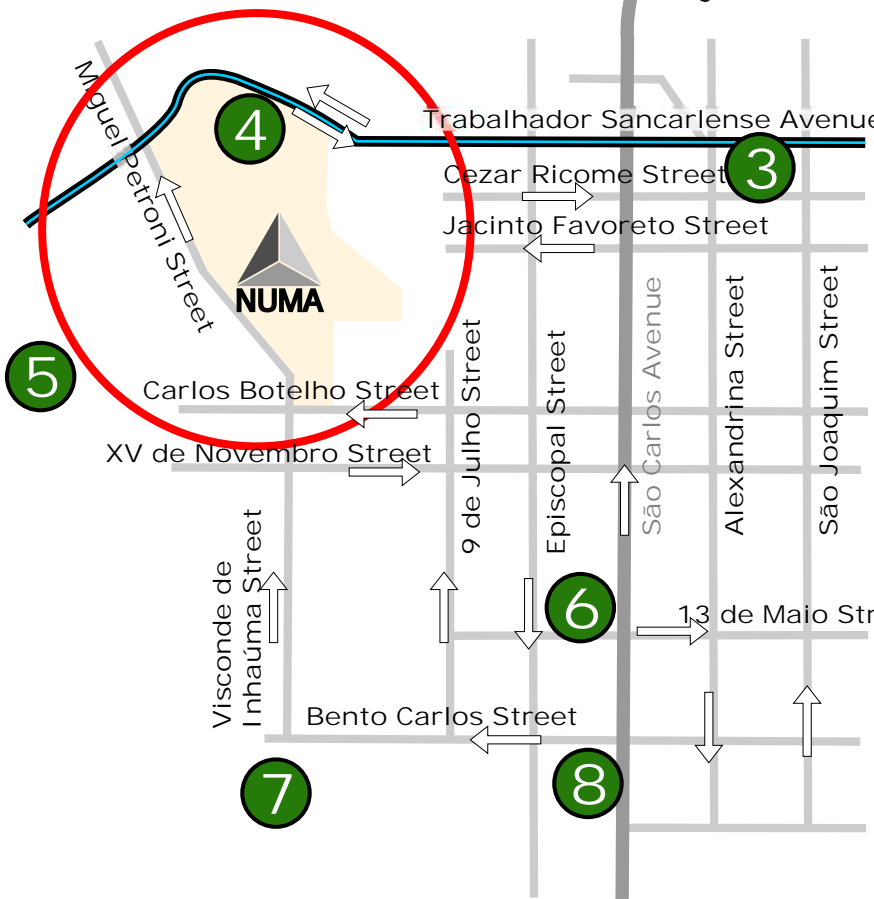

ARARAQUARA

RIBEIRÃO
PRETO

Rotatory for Ribeirão Preto/
Aararaquara/São Paulo

2

1

Prof. Luiz Augusto
de Oliveira Avenue

SÃO CARLOS

Washington Luiz Highway

9

Getúlio Vargas Avenue

SÃO PAULO

- 1 - Road Police
- 2 - UFSCcar
- 3 - Bus Station
- 4 - USP
- 5 - Santa Casa Hospital
- 6 - Cathedral
- 7 - Train Station
- 8 - Pronto Socorro
- 9 - Praça Itália

University of São Paulo (USP) - São Carlos

PS: Only the main streets are represented in the map.

NUMA - Nucleus of Advanced Manufacture
Núcleo de Manufatura Avançada

Industrial Engineering Department
Departamento de Engenharia de Produção

EESC - Engineering School of São Carlos
Escola de Engenharia de São Carlos

Buildings

- 1 Jorge Caron
- 2 EESC
- 3 NUMA
- 4 Industrial Engineering Department
- 5 IEA
- 6 EESC's Central Library

Banks

- 7 Banespa Santander
- 8 Banco do Brasil
- 9 Nossa Caixa

Restaurants

- 10 College Restaurant/CAASO
- 11 Burguesão
- 12 La Villa
- 13 Ciao Bello
- 14 Pão de Queijo
- 15 EESCOBAR
- 16 Quiosque
- 17 Amicci Pizza
- 18 Guanabara Bakery
- 19 Casa do Café